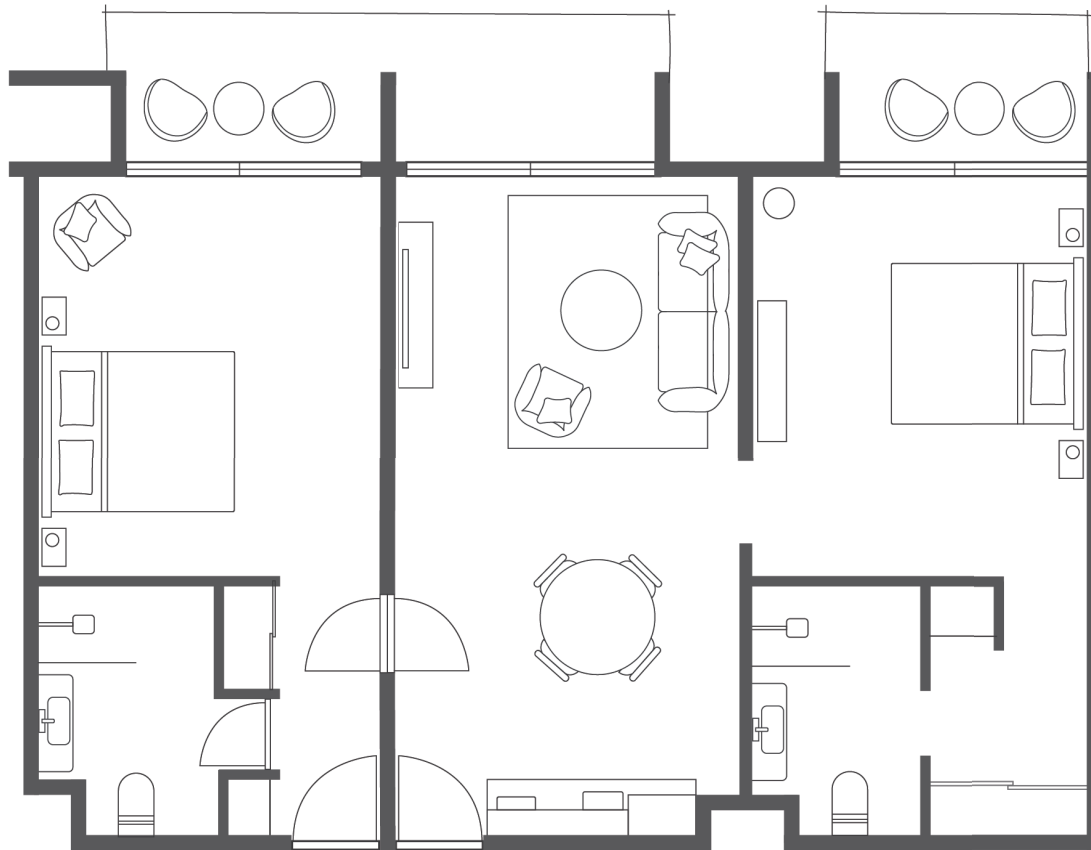

1 BEDROOM APARTMENTS

This elegantly designed and spacious one-bedroom apartment is the perfect retreat for couples. Brimming with all the creature comforts of home, this self-contained gem boasts a kitchenette, a cozy dining table, a stylish lounge, and a bespoke bathroom equipped with just the right amount of modern amenity. Step onto the private balcony to soak in the breathtaking views of the lush tropical landscape that envelops the resort, creating a serene and picturesque escape.

- Fully renovated and refurbished
- Spacious Bedroom with modern ensuite
- Private balcony or courtyard
- Garden or Pool views
- Smart TV/HD on demand (Wi-Fi inclusive)
- Air conditioning

JASMINE WING

**Please note, balcony or patio size may vary.
Indicative floorplan, actual layout may vary.

Internal area 80m²
External area 15m²
Total area 95m²

2 BEDROOM DUAL KEY APARTMENTS

Immerse in opulent comfort and expansive living at this exquisite two-bedroom apartment, where every stay feels like a lavish retreat. There's a well-equipped kitchenette, a dining area, and a cozy lounge perfect for shared meals and conversations. Separate bedroom featuring a plush king or twin beds and a sleek, modern bathroom adorned with premium amenity. This tropical haven welcomes guests with warmth and luxury making you feel at home every time you visit.

- Fully renovated and refurbished
- Spacious Bedroom with modern ensuite
- Kitchenette facilities
- Private balcony or courtyard
- Garden or pool views
- Smart TV/HD on demand (Wi-Fi inclusive)
- Air conditioning