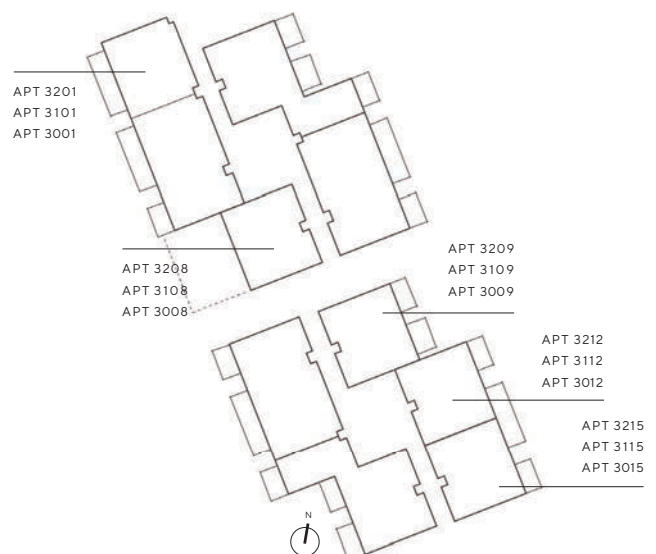

- Fully renovated and refurbished
- Spacious Bedroom with modern ensuite
- Private balcony or courtyard
- Garden or Pool views
- Smart TV/HD on demand (Wi-Fi inclusive)
- Air conditioning

JASMINE WING

**Please note, balcony or patio size may vary.
Indicative floorplan, actual layout may vary.

Internal area 80m²
External area 15m²
Total area 95m²

2 BEDROOM DUAL KEY APARTMENTS

Immerse in opulent comfort and expansive living at this exquisite two-bedroom apartment, where every stay feels like a lavish retreat. There's a well-equipped kitchenette, a dining area, and a cozy lounge perfect for shared meals and conversations. Separate bedroom featuring a plush king or twin beds and a sleek, modern bathroom adorned with premium amenity. This tropical haven welcomes guests with warmth and luxury making you feel at home every time you visit.